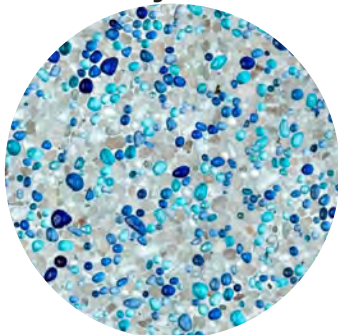

Sedona

Hayman

Capri

Santorini

Hamilton

Venezia

This is only a sample of the Designer Pool Coatings product range. Please contact your local distributor for further details.

IMPORTANT NOTICE: Sample colours may vary from the actual product.