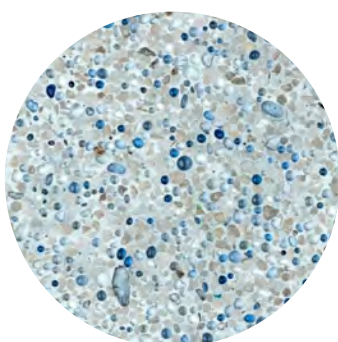

CRYSTAL RANGE

Whyte

Galapagos

Corfu

Mystique

Keppel

Oahu

ISLANDS RANGE

Sedona

Hayman

Capri

Santorini

Hamilton

Venezia

This is only a sample of the Designer Pool Coatings product range. Please contact your local distributor for further details.

IMPORTANT NOTICE: Sample colours may vary from the actual product.