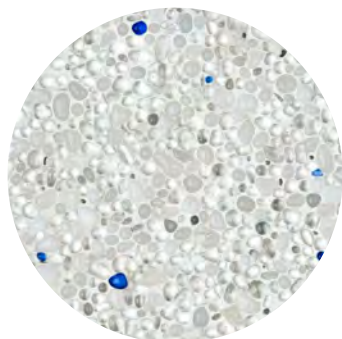

CRYSTAL RANGE

Whyte

Galapagos

Corfu

Mystique

Keppel

Oahu

ISLANDS RANGE

Sedona

Hayman

Capri

Santorini

Hamilton

Venezia

This is only a sample of the Designer Pool Coatings product range. Please contact your local distributor for further details.

IMPORTANT NOTICE: Sample colours may vary from the actual product.