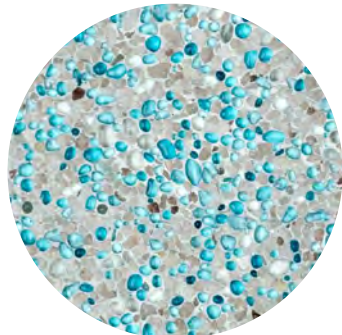

CRYSTAL RANGE

Whyte

Galapagos

Corfu

Mystique

Keppel

Oahu

ISLANDS RANGE

Sedona

Hayman

Capri

Santorini

Hamilton

Venezia

This is only a sample of the Designer Pool Coatings product range. Please contact your local distributor for further details.

IMPORTANT NOTICE: Sample colours may vary from the actual product.