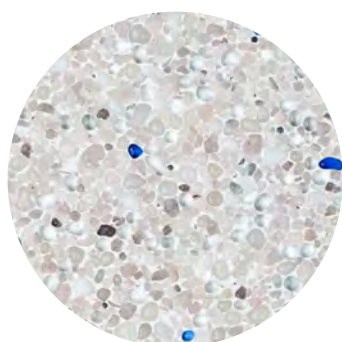

CRYSTAL RANGE

Whyte

Galapagos

Corfu

Mystique

Keppel

Oahu

ISLANDS RANGE

Sedona

Hayman

Capri

Santorini

Hamilton

Venezia

This is only a sample of the Designer Pool Coatings product range. Please contact your local distributor for further details.

IMPORTANT NOTICE: Sample colours may vary from the actual product.