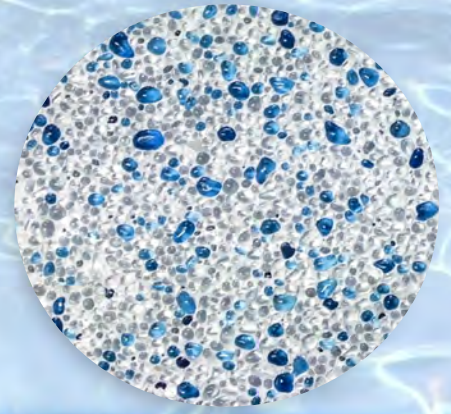

Sedona

Hayman

Capri

Santorini

Hamilton

Venezia

This is only a sample of the Designer Pool Coatings product range. Please contact your local distributor for further details.

IMPORTANT NOTICE: Sample colours may vary from the actual product.

Site conditions & surrounds may influence the colour achieved along with application and finishing techniques.

DESIGNER *Beadcrete*

Quality and Elegance

Unique, Beautiful & Patented
Pool Render Technology